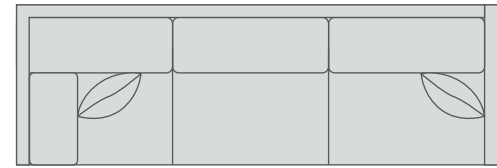

LA7221RN Kira Right Arm Corner Sofa

122w 40d 37h
Inside: 100w 23d 18h
Arm Height: 27 Seat Height: 20
Standard With Two 21" Throw Pillows

LA7221LN Kira Left Corner Arm Sofa

LA7221RS Kira Right Arm Sofa

Arm Height: 27 Seat Height: 20
Loose Pillow Back
Standard With Plinth Base
Standard With 21" Throw Pillows
Finish Shown: Antique Walnut